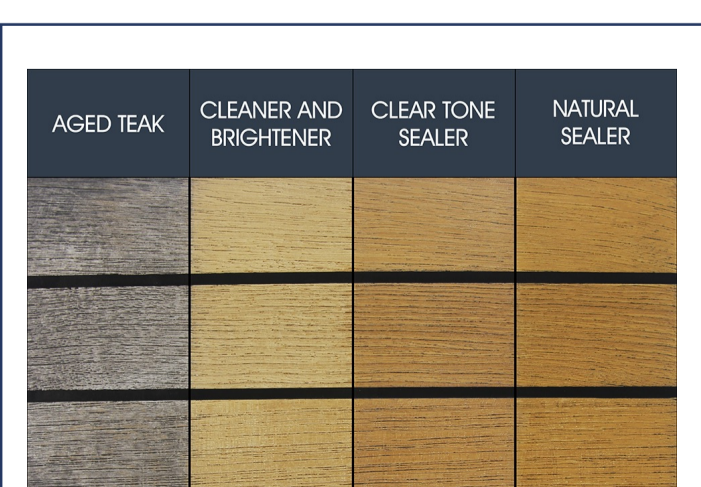

Drink Cooler

Pull-up Banner

Sticker (300x150mm)

RESOURCES

JustTeak Display Teak
Board

JustTeak A4 Brochure

JustTeak Sticker
(300x150mm)