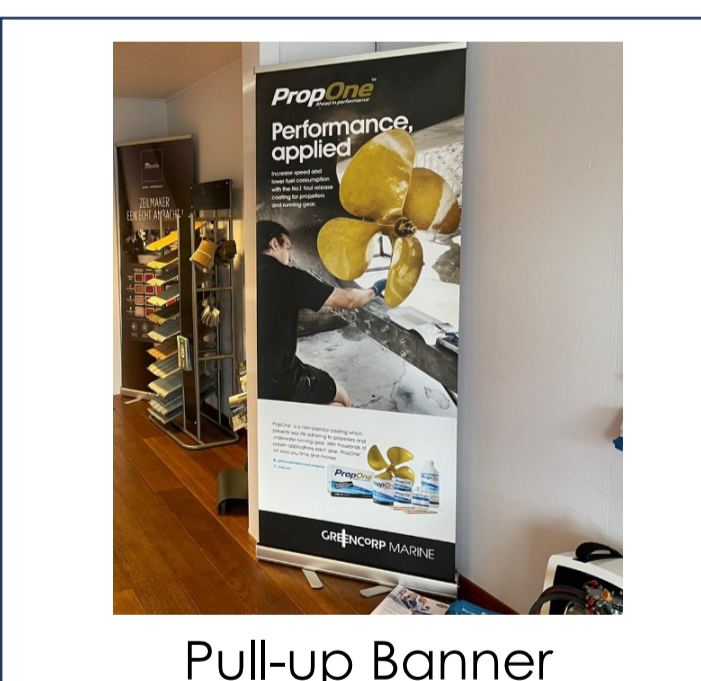

Approved Applicator A4
Framed Certificate

Pull-up Banner